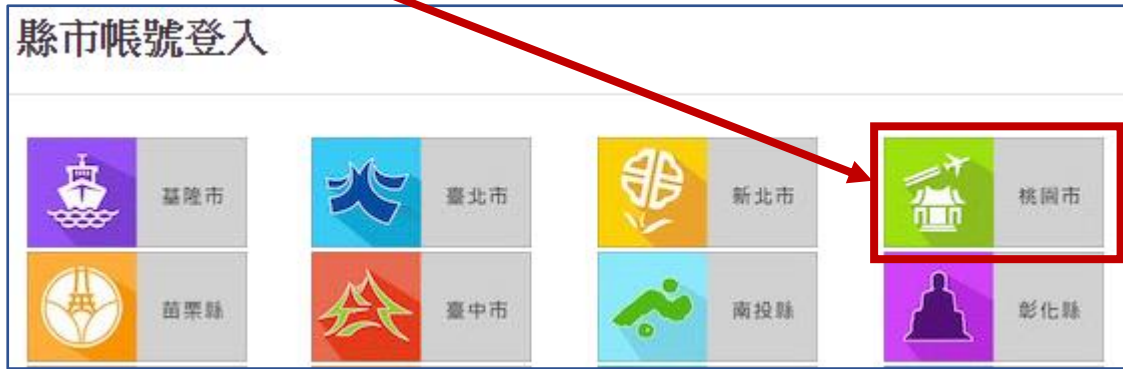

- 選擇桃園市

- 選擇學生

- 選擇“平鎮區平南國中”，輸入身分證末四碼及西元生日後登入

您必須登入才能使用 所提供的服務

A 平鎮區

市立平南國中(034520)

身分證末四碼(例1234)

輸入密碼(預設為西元年生日共8碼, 例如20090531)

登入