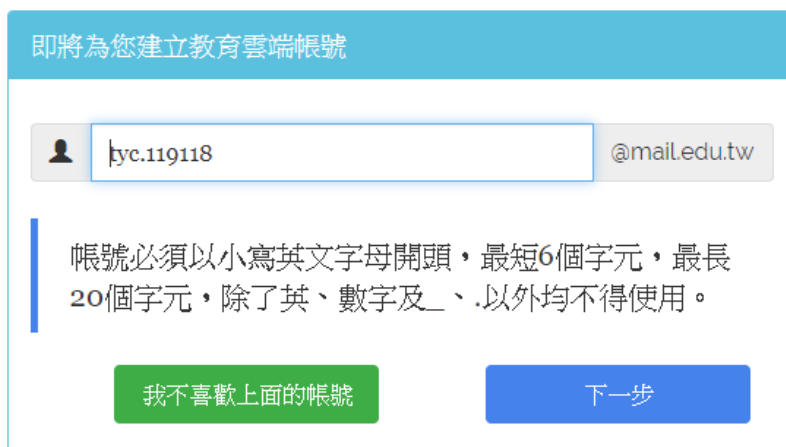

- 依步驟操作建立帳號，建立完成即可登入

- 務必至“個人設定”中的“身分設定”輸入學校、班級、座號