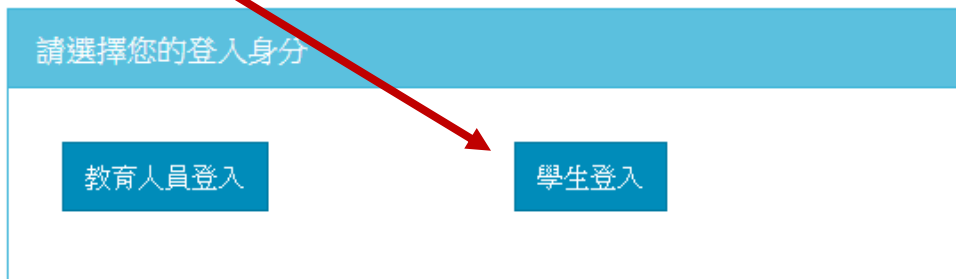

學習吧學生登入說明

1. [學習吧 https://www.learnmode.net/home/](https://www.learnmode.net/home/)

- 選擇教育雲端帳號登入

The screenshot shows a login window titled "登入" (Login). On the left, there are fields for "一般帳號" (General Account) with sub-fields for "輸入信箱帳號" (Enter email account) and "密碼" (Password) with an eye icon, and a "忘記密碼?" (Forgot password?) link. A green arrow labeled "切換附屬帳號" (Switch associated account) is next to the general account section. On the right, under "透過以下方式快速登入" (Log in quickly via the following methods), there are three buttons: "Facebook", "Google", and "教育雲端帳號" (Education Cloud Account). A red arrow points from the "教育雲端帳號" button back to the "選擇教育雲端帳號登入" instruction above.

- 若無教育雲端帳號選擇“使用縣市帳號登入”

The screenshot shows a page with a blue header and a logo. Below the header, it says "以教育雲端帳號登入 使用 均一教育平臺 所提供的服務" (Log in with Education Cloud Account to use the services provided by the Unified Education Platform). There is a text input field containing "account" and a dropdown menu showing "@mail.edu.tw". Below this is a blue "確定" (Confirm) button. Underneath are links for "忘記教育雲端帳號" (Forgot Education Cloud Account) and "忘記教育雲端密碼" (Forgot Education Cloud Password). A link for "申請教育雲端帳號" (Apply for Education Cloud Account) is also present. Below these is a horizontal line with "或" (or) in the center. At the bottom, there is a red button labeled "使用縣市帳號登入" (Use County/City Account Login). A red arrow points from the top of the page down to this red button.

- 選擇桃園市

- 選擇學生

- 選擇“平鎮區平南國中”，輸入身分證末四碼及西元生日後登入

您必須登入才能使用  所提供的服務

A 平鎮區

 市立平南國中(034520)

 身分證末四碼(例1234)

 輸入密碼(預設為西元年生日共8碼, 例如20090531)